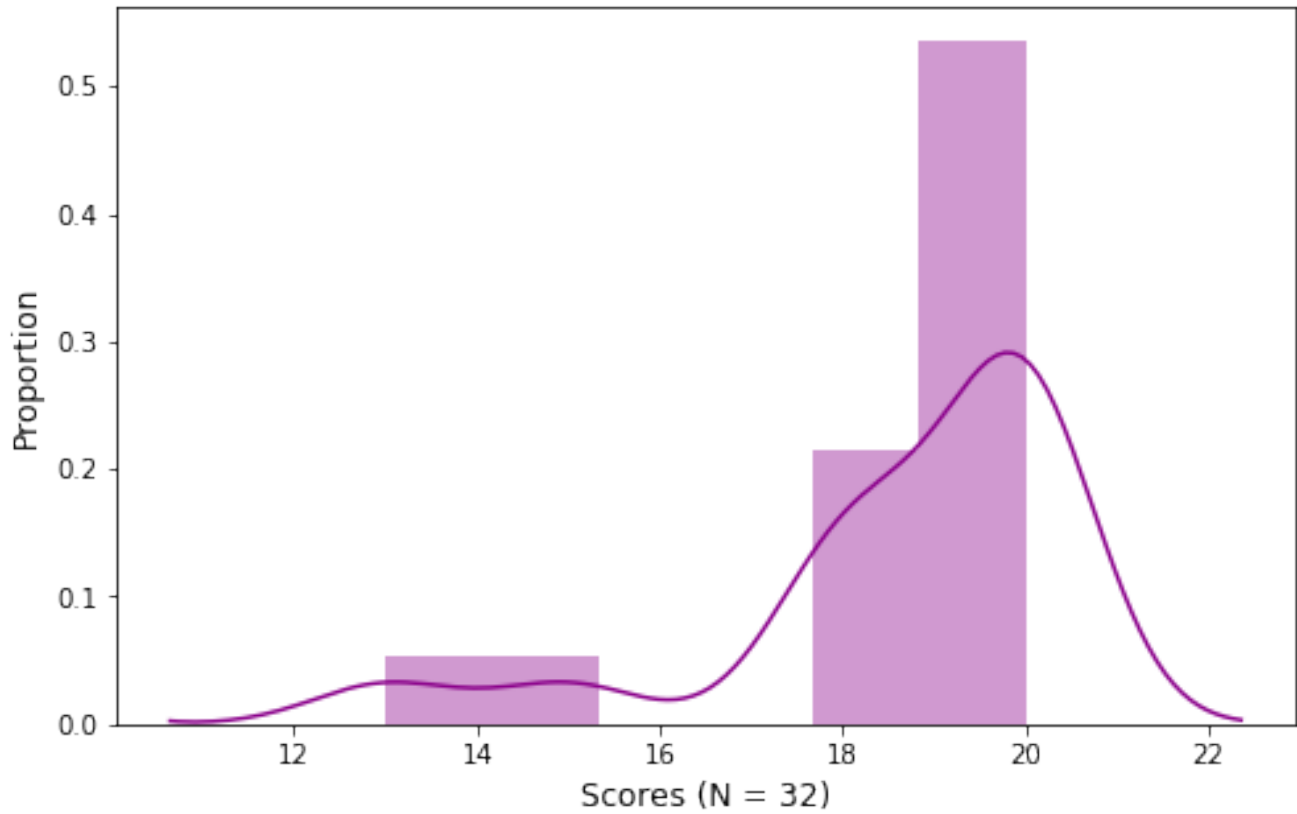

# Math 1200E Grading Statistics

All assignments are out of a maximum score of 20 points.

Table 1: Summary of Grades

	A1	A2	A3	A4	A5	A6	A7	Midterm	Final
Mean	18.6	13.9							
St. Dev.	1.99	5.14							
Median	19.5	14.5							
25th %	18	12							
75 %	20	18							
Min	13	3							
Max	20	20							

### Assignment 1 Grades Distribution

Assignment 2 Grades Distribution